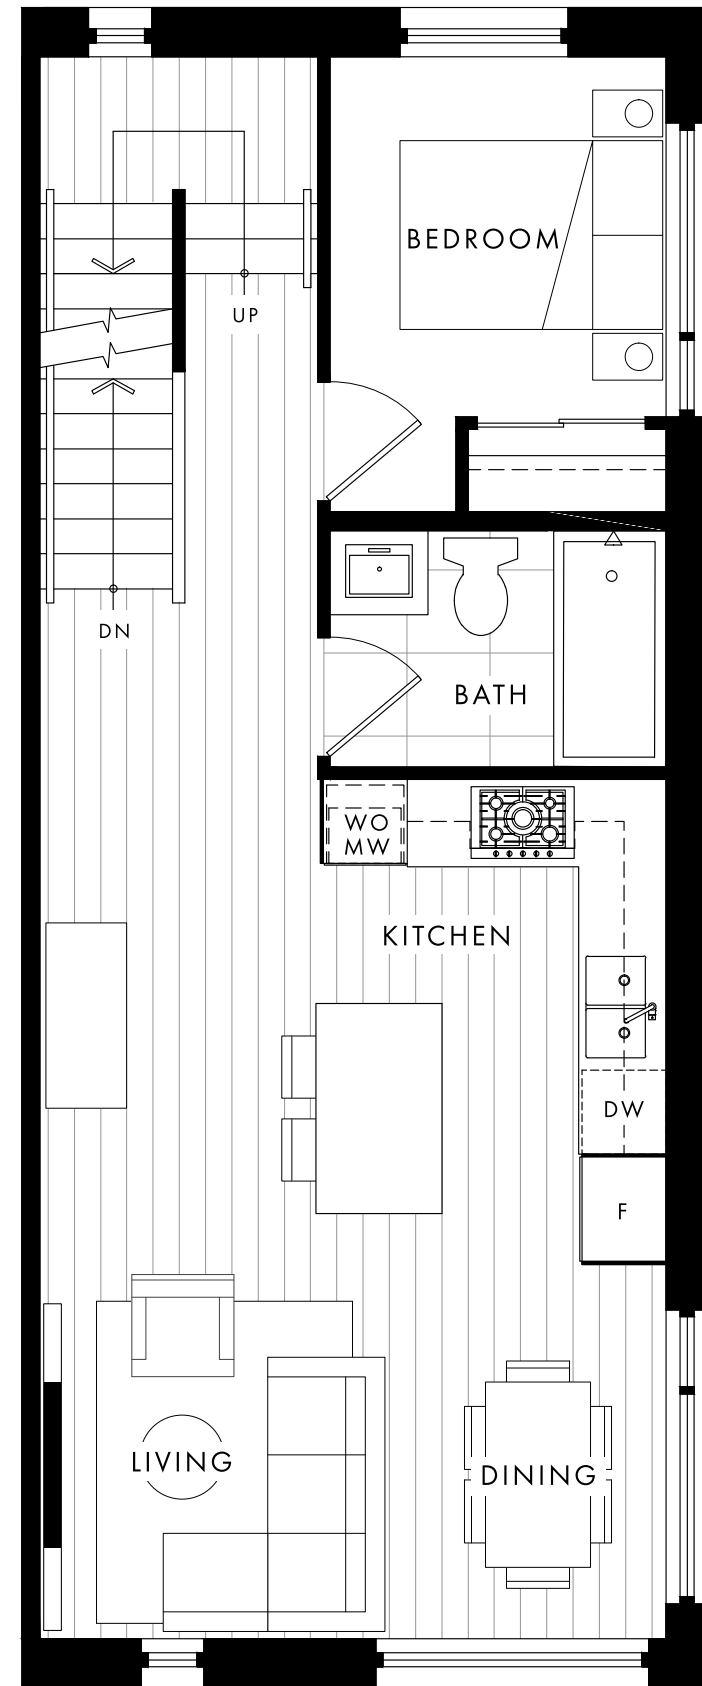

# B3

3 BEDROOM | 3 BATH | TOTAL 1,991 SF  
INTERIOR 1,490 SF - EXTERIOR 501 SF

oakhaus

LOWER

MAIN

SECOND

UPPER