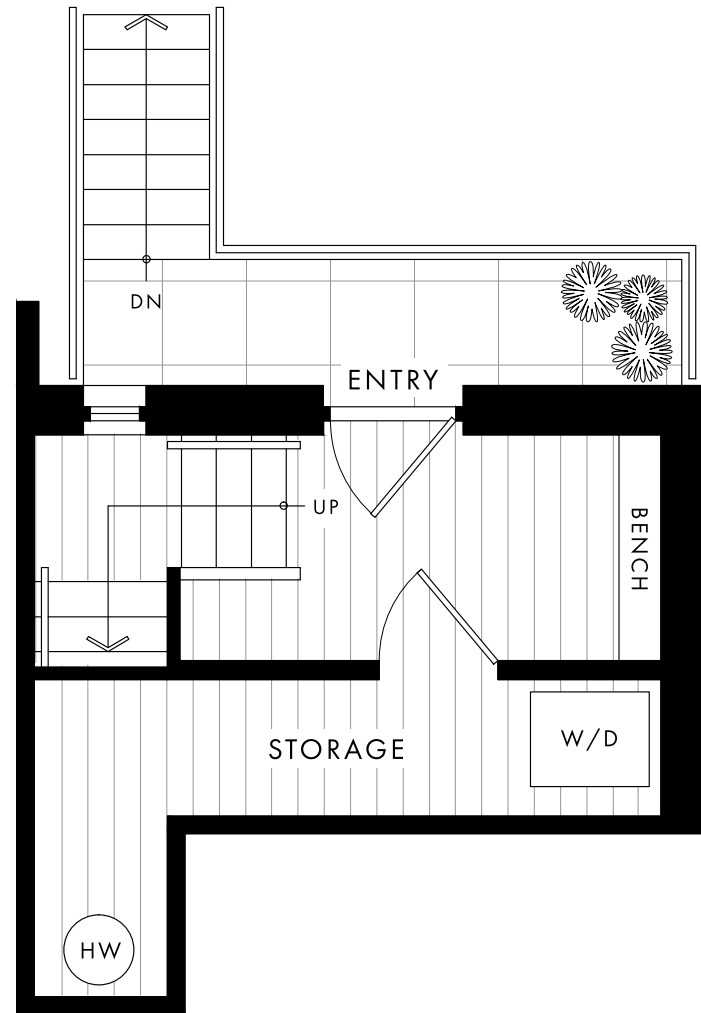

# B3

3 BEDROOM | 3 BATH | TOTAL 1,991 SF  
INTERIOR 1,490 SF - EXTERIOR 501 SF

oakhaus

LOWER

MAIN

SECOND

UPPER