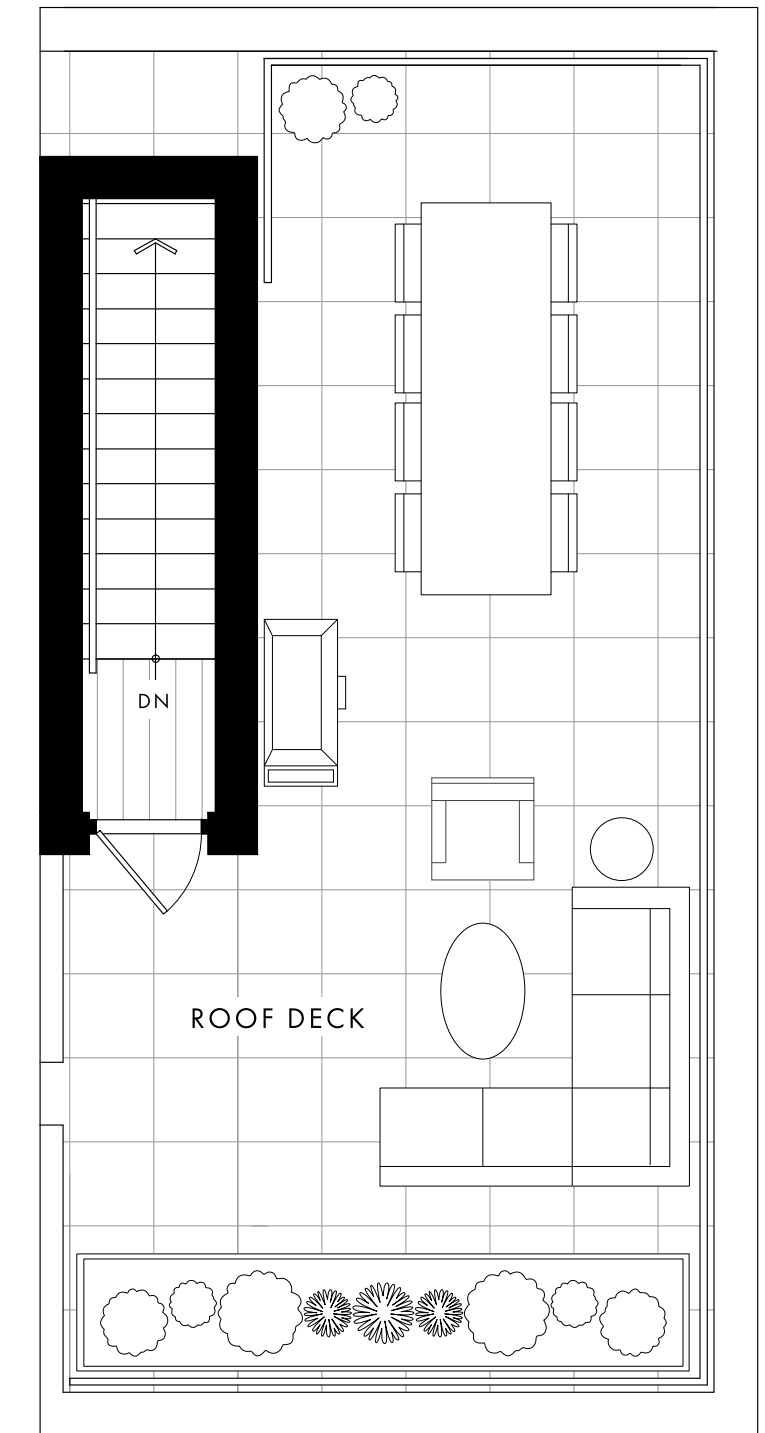

# B3

3 BEDROOM | 3 BATH | TOTAL 1,991 SF  
INTERIOR 1,490 SF - EXTERIOR 501 SF

oakhaus

LOWER

MAIN

SECOND

UPPER