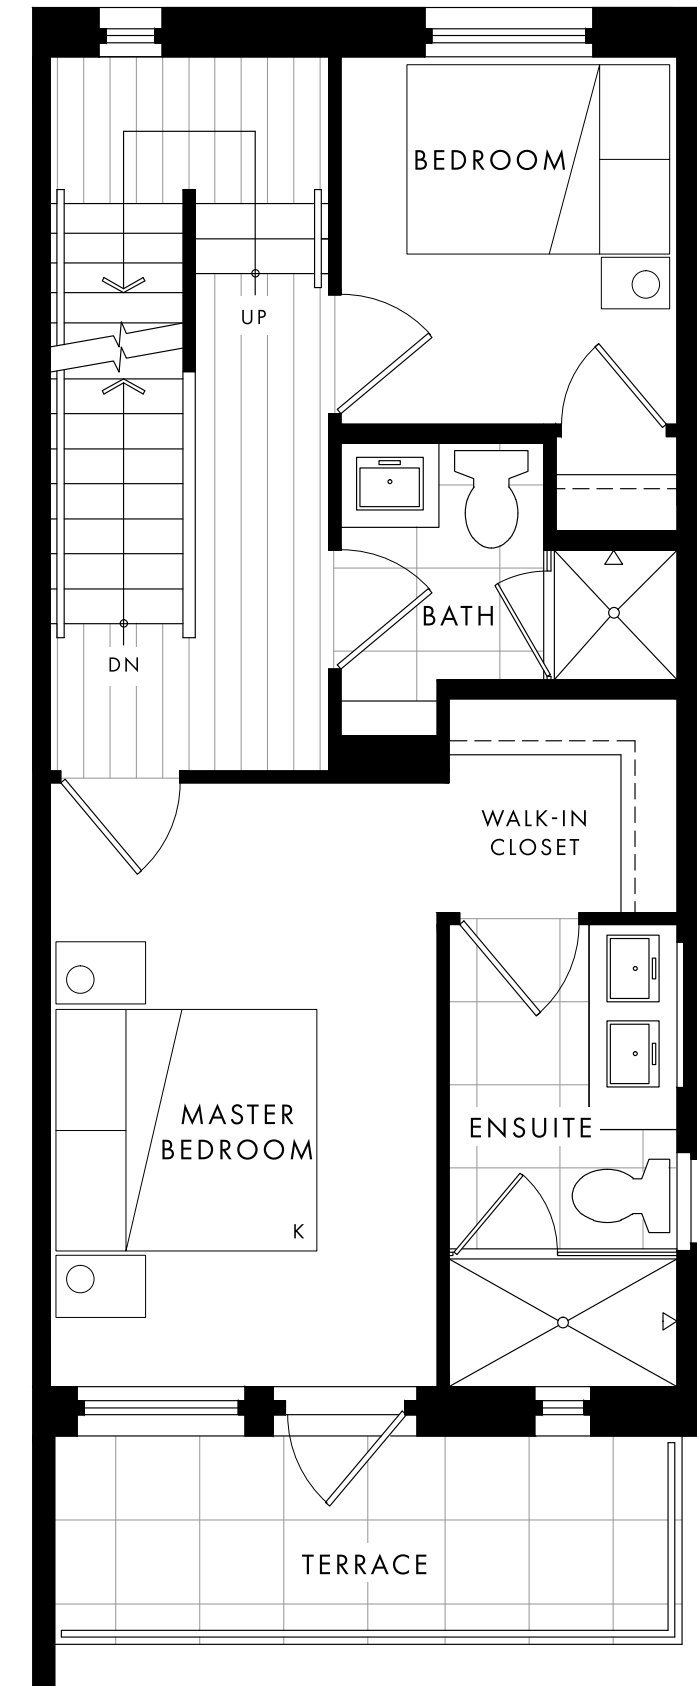

# B3

3 BEDROOM | 3 BATH | TOTAL 1,991 SF  
INTERIOR 1,490 SF - EXTERIOR 501 SF

oakhaus

LOWER

MAIN

SECOND

UPPER