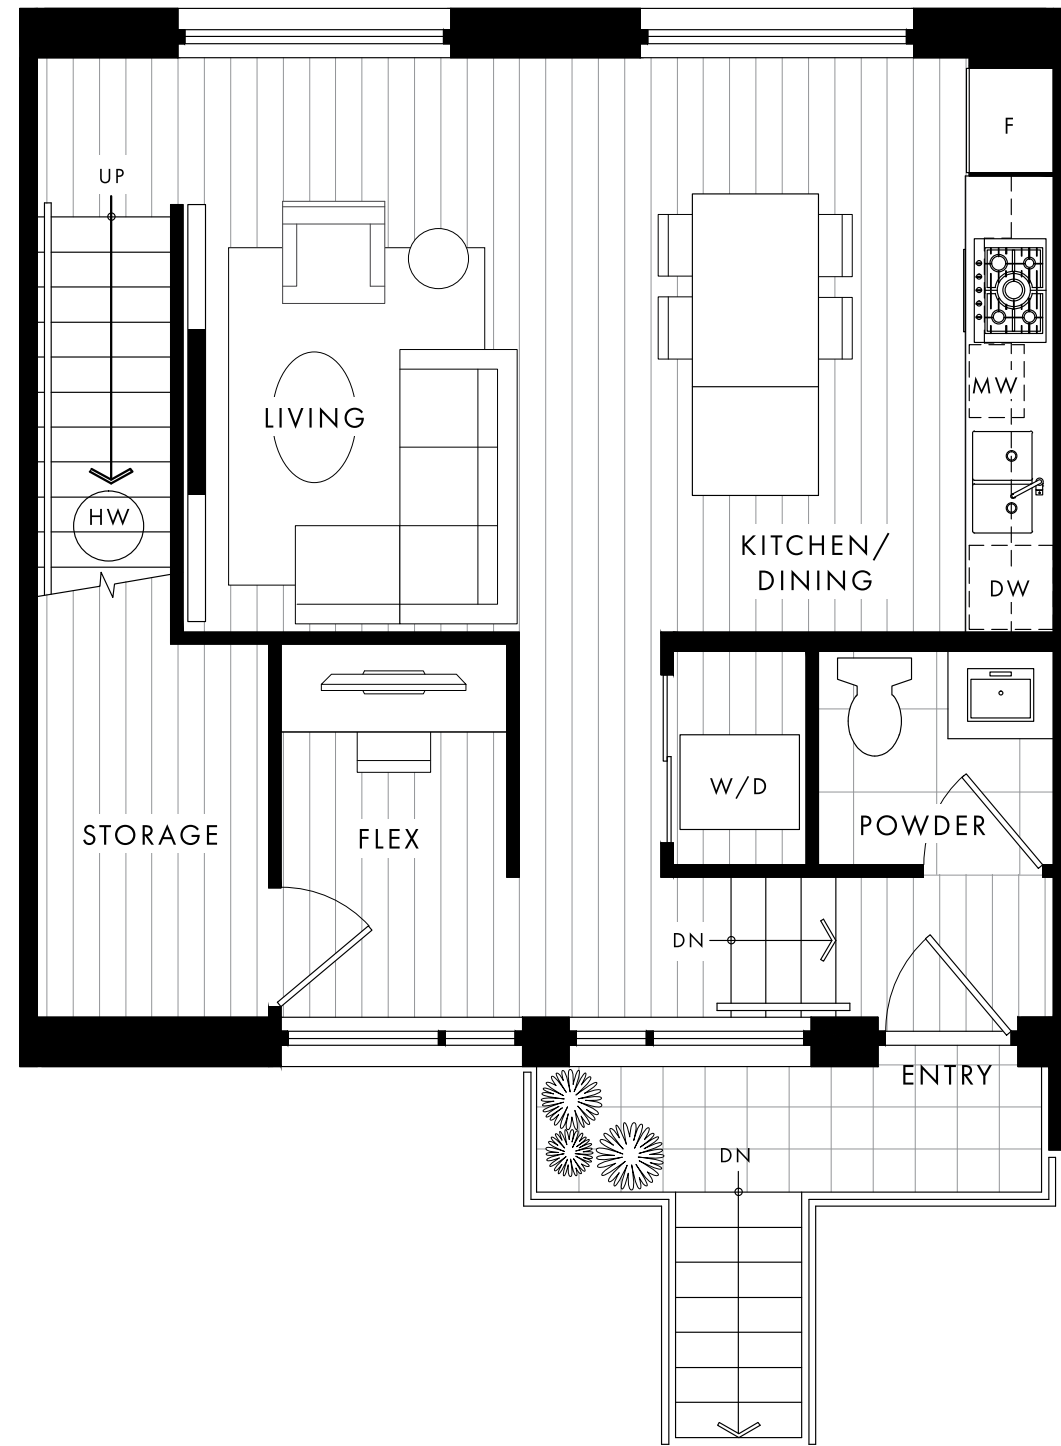

D

2 BEDROOM + FLEX | 2.5 BATH | TOTAL 1,295 SF
INTERIOR 1,151 SF - EXTERIOR 144 SF

oakhaus

MAIN

UPPER