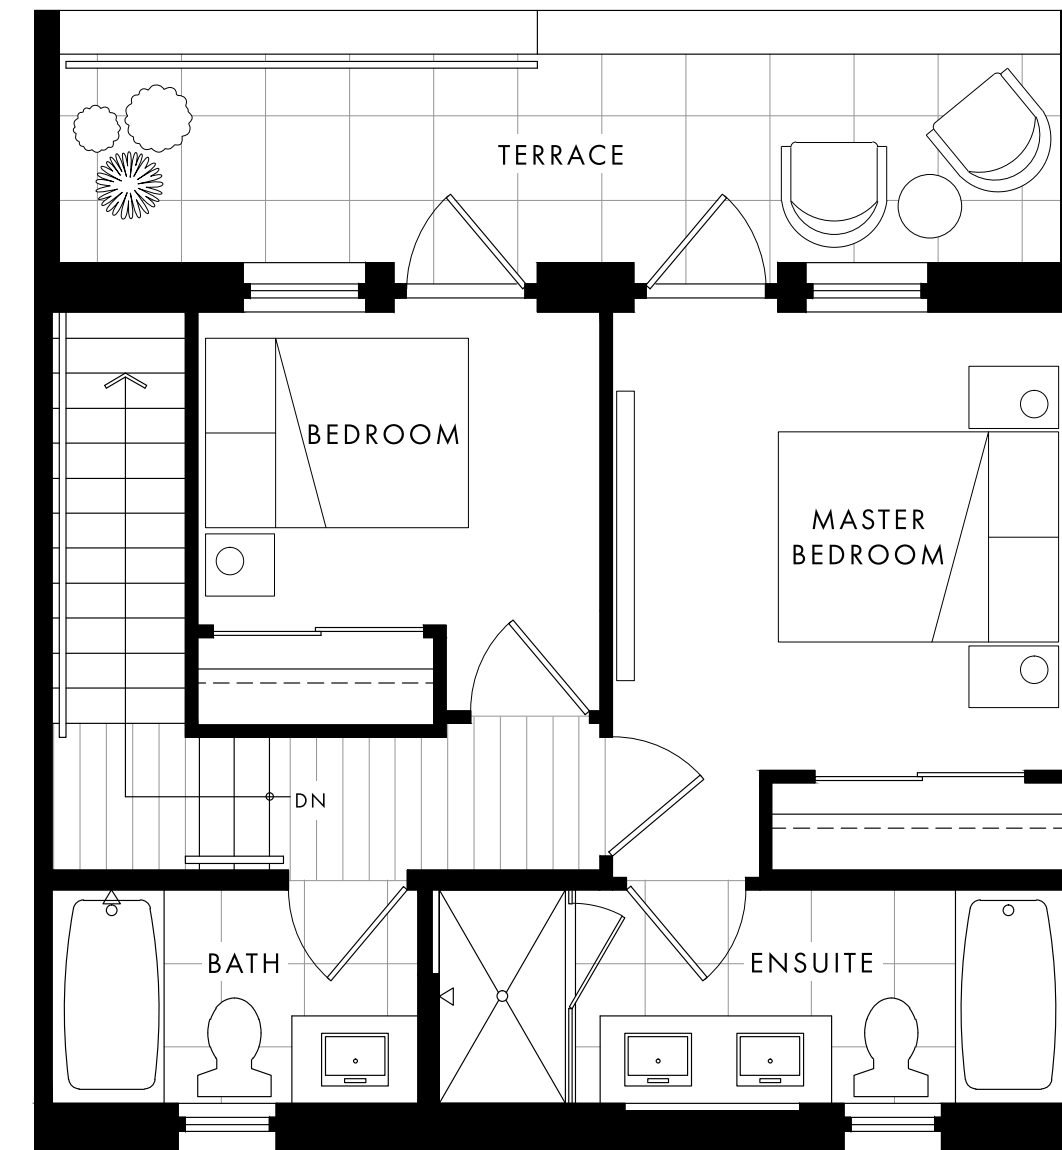

D

2 BEDROOM + FLEX | 2.5 BATH | TOTAL 1,295 SF
INTERIOR 1,151 SF - EXTERIOR 144 SF

oakhaus

MAIN

UPPER