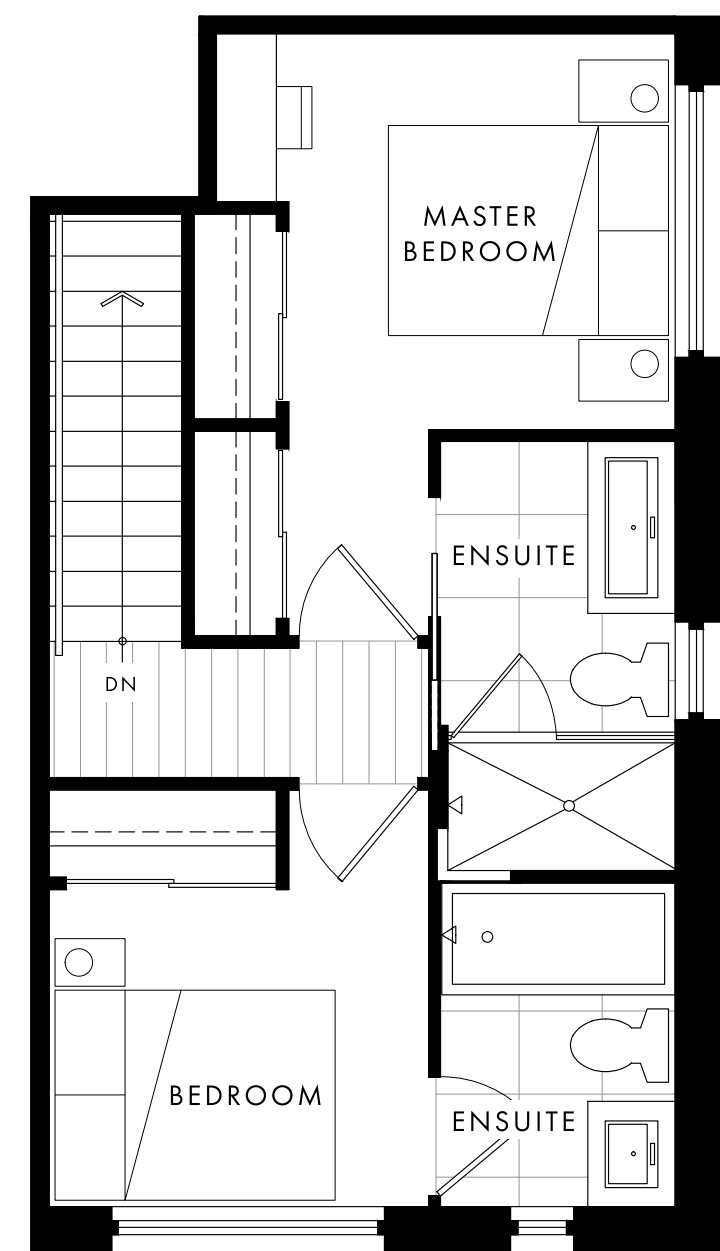

A3

3 BEDROOM | 3 BATH | TOTAL 1,358 SF
INTERIOR 1,129 SF - EXTERIOR 229 SF

oakhaus

MAIN

UPPER