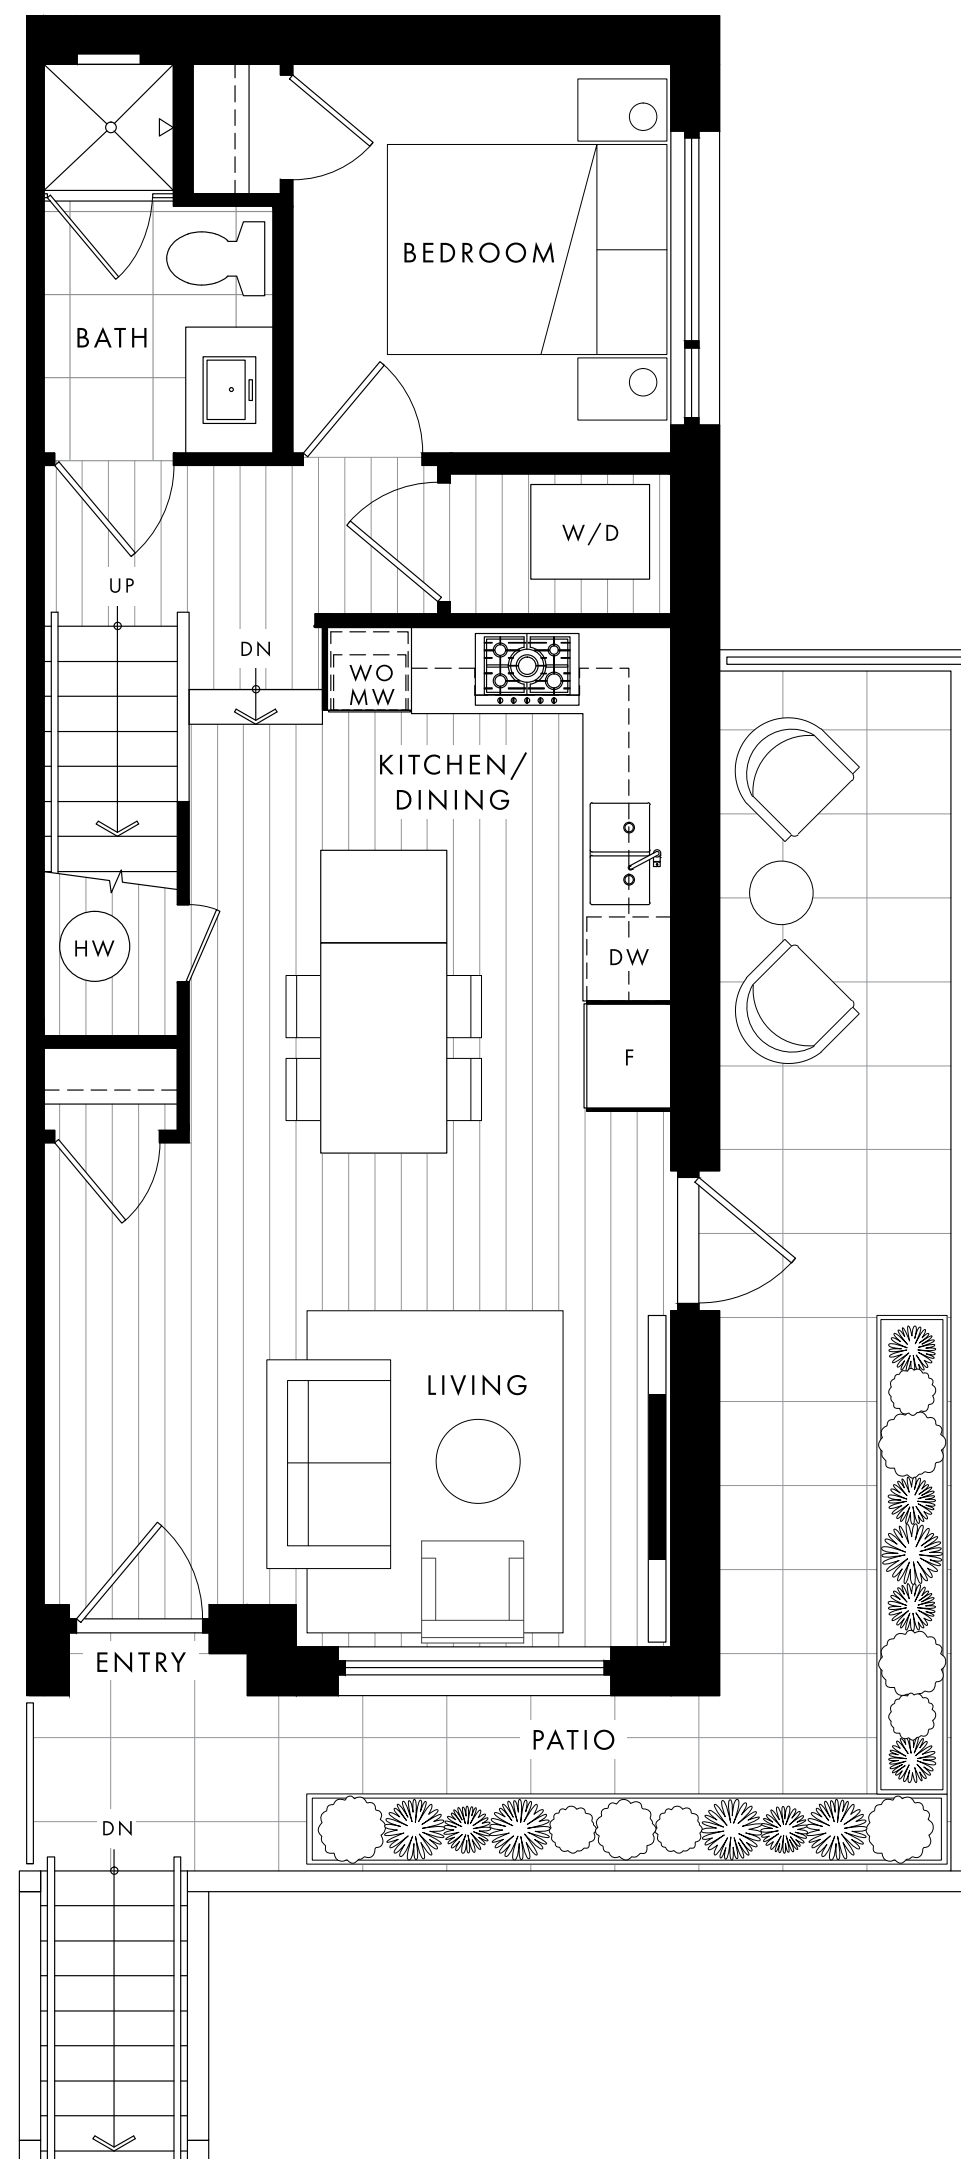

A3

3 BEDROOM | 3 BATH | TOTAL 1,358 SF
INTERIOR 1,129 SF - EXTERIOR 229 SF

oakhaus

MAIN

UPPER