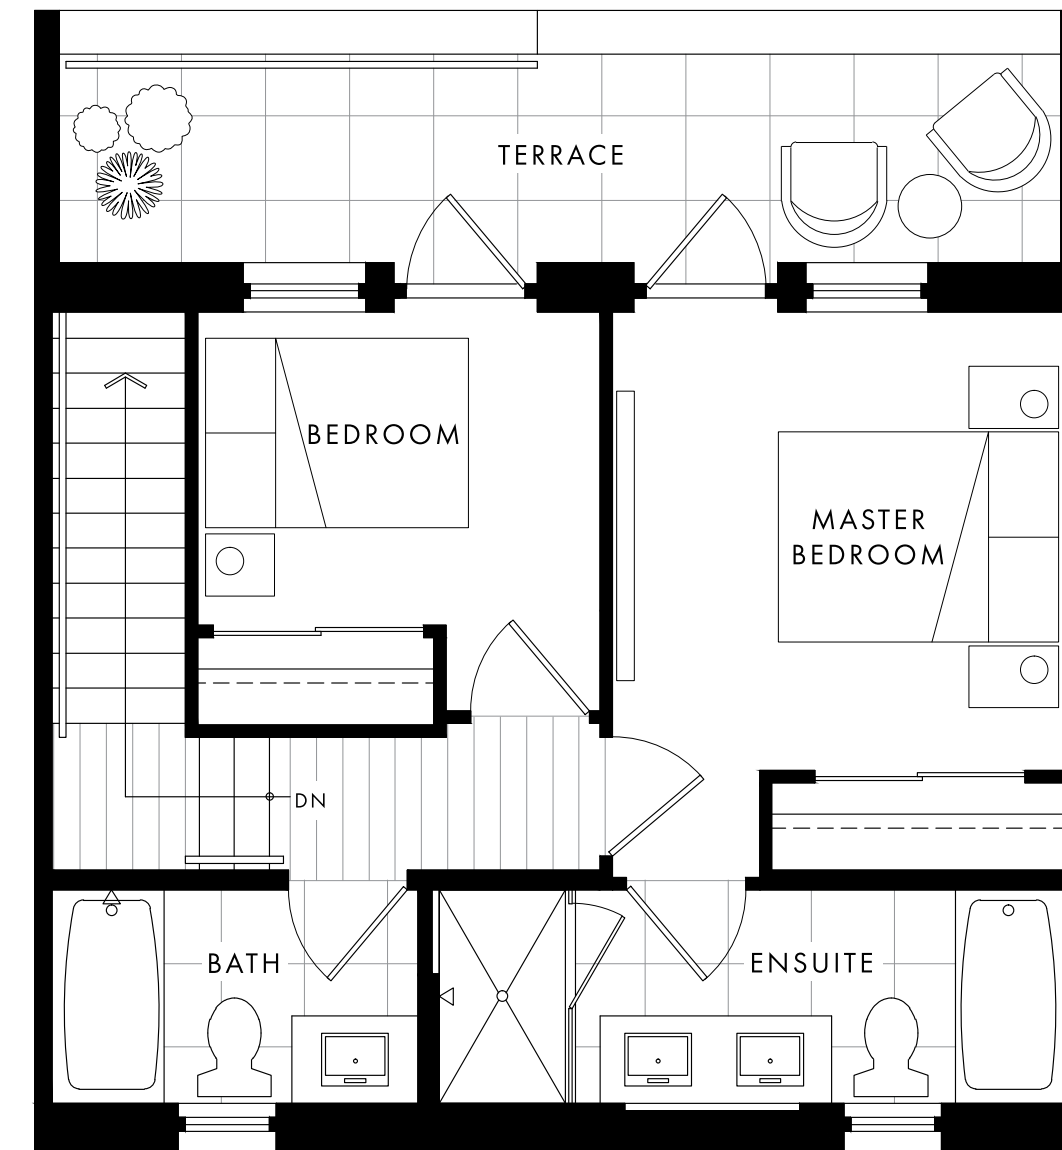

D

2 BEDROOM + FLEX | 2.5 BATH | TOTAL 1,304 SF
INTERIOR 1,160 SF - EXTERIOR 144 SF

oakhaus

MAIN

UPPER