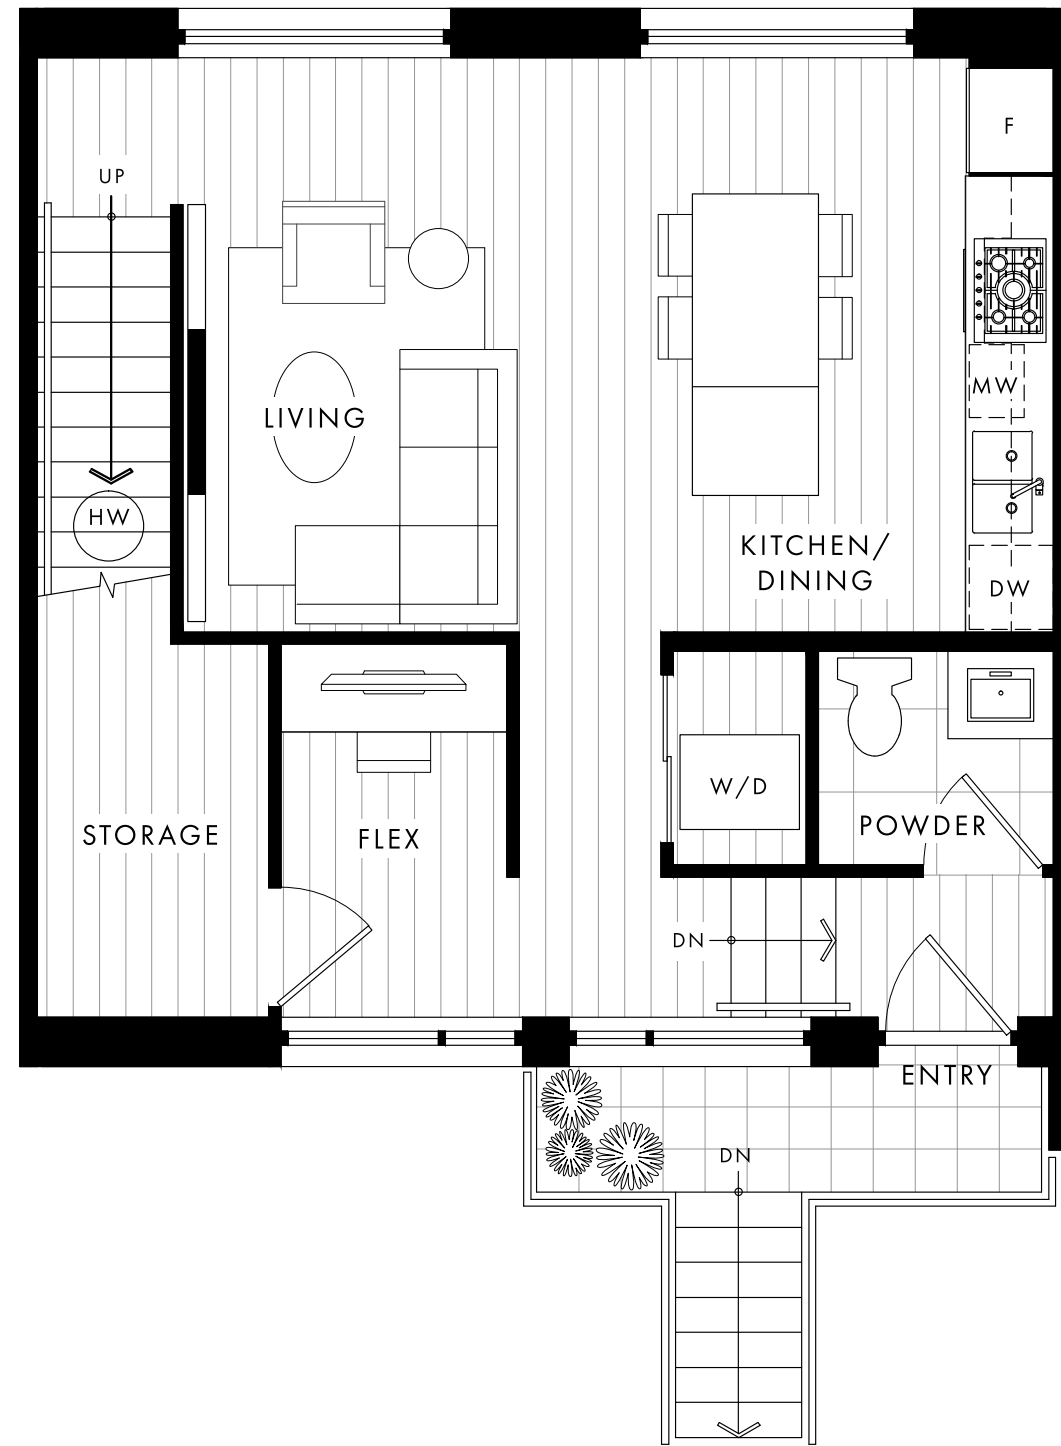

D

2 BEDROOM + FLEX | 2.5 BATH | TOTAL 1,304 SF
INTERIOR 1,160 SF - EXTERIOR 144 SF

oakhaus

MAIN

UPPER